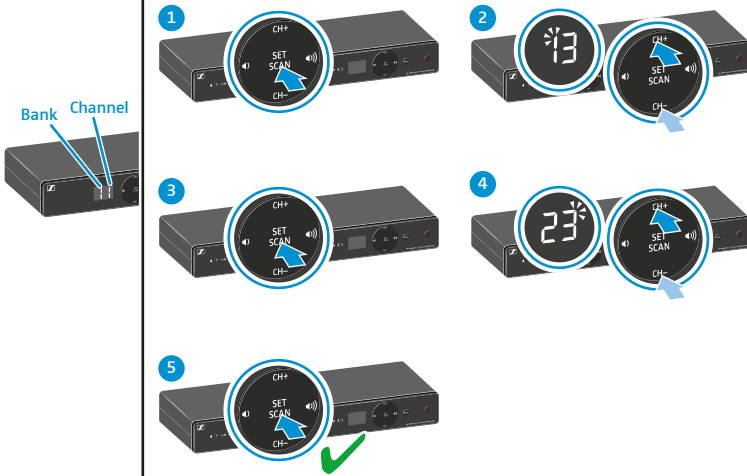

XS WIRELESS 1 DUAL	Vocal Sets	
	XSW 1-825 DUAL	XSW 1-835 DUAL
EM-XSW1 DUAL  NT 12-5CW	1	1
SKM-XSW e825 	2	-
SKM-XSW e835	-	2
MZQ 1 	2	2
AA LR6 1.5 V 	4	4

Change frequency

Automatically/Scan

Off

Manually

Bank Channel

Sync

Multichannel

Bank 1...8
Ch. 0...9

Sensitivity

0 dB
-10 dB

Squelch

Min. distance

SKM