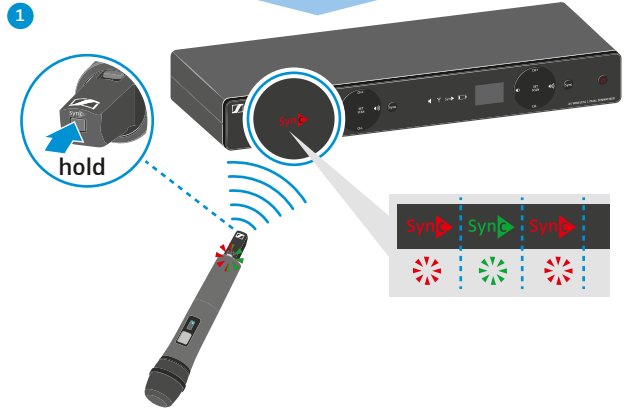

XS WIRELESS 1 DUAL	Vocal Sets	
	XSW 1-825 DUAL	XSW 1-835 DUAL
EM-XSW1 DUAL  NT 12-5CW	1	1
SKM-XSW e825 	2	-
SKM-XSW e835	-	2
MZQ 1 	2	2
AA LR6 1.5 V 	4	4

Change frequency

Automatically/Scan

Off

Manually

Bank Channel

Sync

Multichannel

Bank 1...8
Ch. 0...9

Sensitivity

0 dB
-10 dB

Squelch

Min. distance

SKM