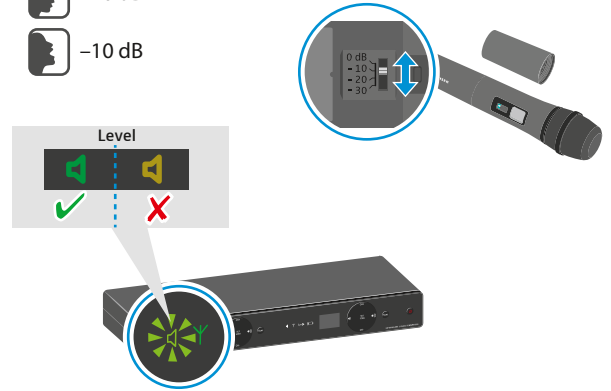

XS WIRELESS 1 DUAL	Vocal Sets	
	XSW 1-825 DUAL	XSW 1-835 DUAL
EM-XSW1 DUAL  NT 12-5CW	1	1
SKM-XSW e825 	2	-
SKM-XSW e835	-	2
MZQ 1 	2	2
AA LR6 1.5 V 	4	4

Change frequency

Automatically/Scan

Off

Manually

Bank Channel

Sync

Multichannel

Bank 1...8
Ch. 0...9

Sensitivity

0 dB
-10 dB

Squelch

Min. distance

SKM